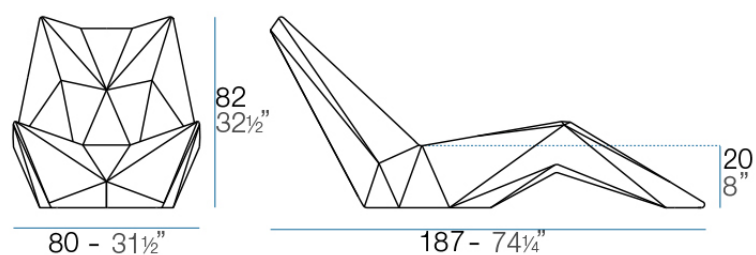

Info

Description

Made of polyethylene resin by rotational moulding. 100% Recyclable. Item suitable for indoor and outdoor use. Available in different finishes.

Weight: 25 Kg

FAZ
FAZ SUNBED