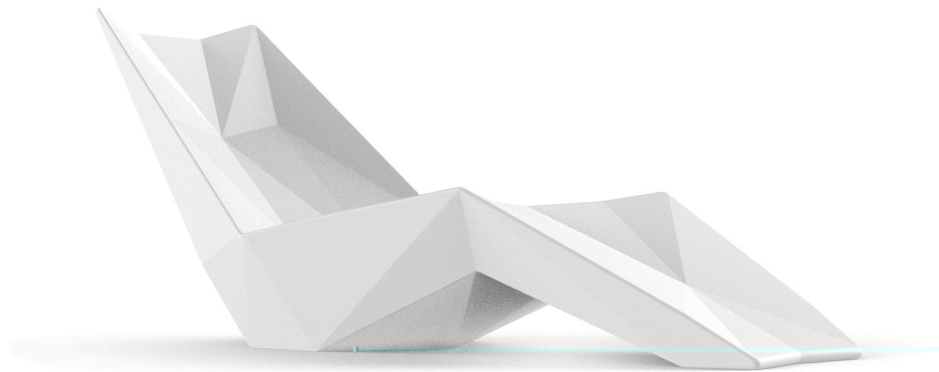

## Faz sunbed 187x80x82cm

by Ramón Esteve

Faz is a modular collection of outdoor furniture and planters designed by Ramón Esteve for Vondom. He is the architect of harmony, serenity, timelessness and universality, and he has created mineral and emphatic shapes that make Faz a design that contextualizes with homes and installations. An ambience, encircling as a result of the blissful combination of the material and lighting, so that the sole sensation would be its fusion.

### Description

Made of polyethylene resin by rotational moulding. 100% Recyclable. Item suitable for indoor and outdoor use. Available in different finishes.

Weight: 25 Kg

FAZ  
FAZ SUNBED