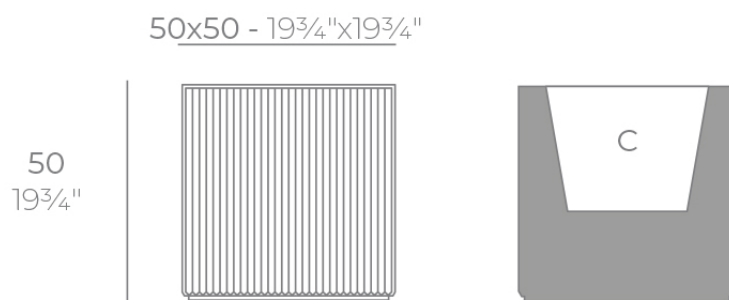

Info

Description

Weight: 12 Kg

GÄTSBY Cubo

GATSBY Cube

ref. 54429

C= 40x40x34 15³/₄"x15³/₄"x13¹/₂"

34 L