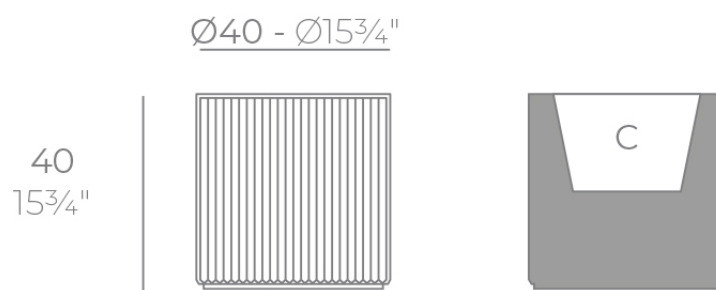

Info

Description

Weight: 5.03 Kg

GATSBY Cilindro
GATSBY Cylindre
ref. 54421
C= 32x32x23 12½"x12½"x9"
17 L
4½Gal

Finishes

finishes

BASIC

Ref. 54421A