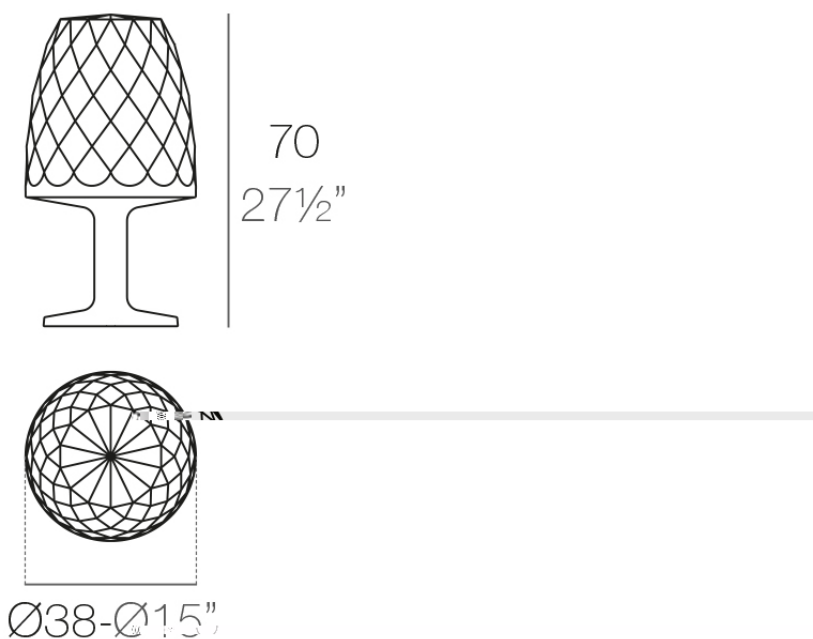

## Vases floor lamp ø38x70

by JM Ferrero

VASES Collection, is made up of flowerpots, furniture and lighting designed by the Valencian designer JM Ferrero. It's shapes were inspired by diamond cutting, producing pieces of clear-cut shapes and great style, creating a big visual impact.

### Description

Made of polyethylene resin by rotational moulding. 100% Recyclable. Item suitable for indoor and outdoor use. Available in different finishes.

Weight: 4.57 Kg

VASES Lámpara 70  
VASES Lamp 70