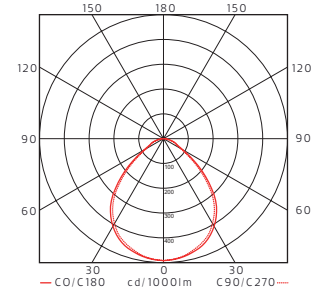

Design

Thomas Bernstrand & Stefan Borselius 2020.