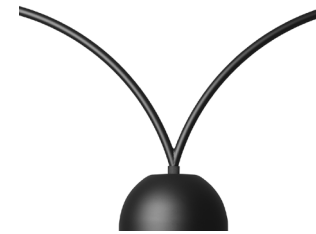

Design

Thomas Bernstrand & Stefan Borselius 2020.