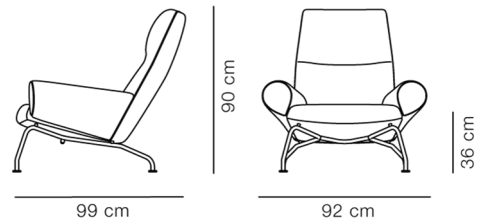

Colours

FRAME FINISH

Upholstery according to current price list.

Fredericia