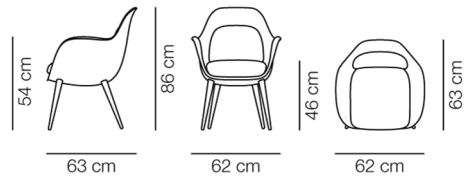

Colours

FRAME FINISH

Oak black
lacquered FSC
Mix 70%

Oak lacquered,
FSC Mix 70%

Smoked oak
stained, FSC
Mix 70%

Walnut
lacquered, FSC
Mix 70%

Upholstery according to current price list.

Fredericia