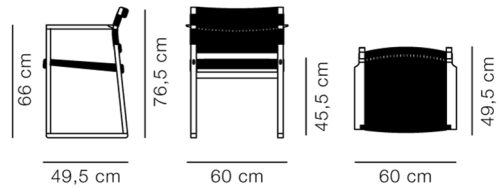

Colours

SEAT AND BACK

Linen webbing
black

Linen webbing
natural

WOODS

Oak black
lacquered

Oak clear oil

Oak lacquered

Fredericia