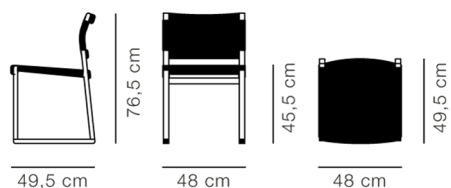

Colours

SEAT AND BACK

Linen webbing
black

Linen webbing
natural

WOODS

Oak black
lacquered

Oak clear oil

Oak lacquered

Fredericia