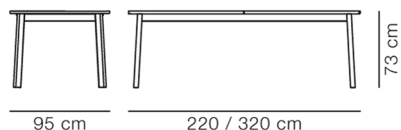

Colours

FRAME FINISH

TABLE TOPS

Fredericia