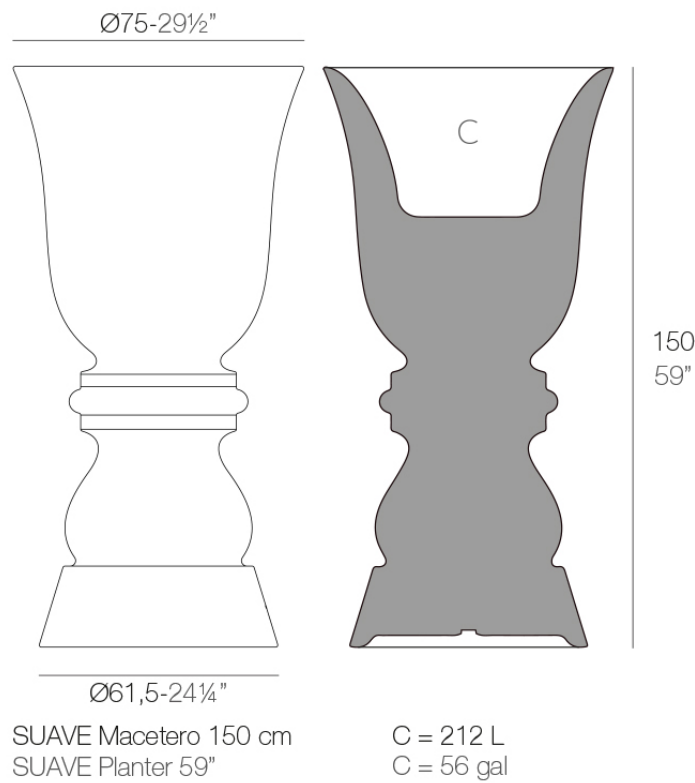

Products / Planters / Suave Planter ø75x150 Cm

# Suave planter ø75x150 cm

by Marcel Wanders

Suave in&out furniture collection, designed by Marcel Wanders for Vondom, blends the boundaries between indoor and outdoor furniture and achieves a higher level of softness, comfort and relaxation.

## Description

Pot made of polyethylene resin by rotational moulding. 100% Recyclable. Item suitable for indoor and outdoor use. Available in different finishes.

Weight: 11.29 Kg