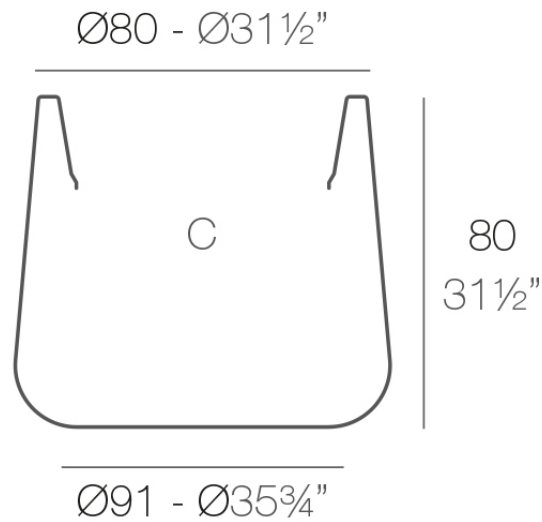

Info

Description

Pot made of polyethylene resin by rotational moulding. 100% Recyclable. Item suitable for indoor and outdoor use. Available in different finishes.

Weight: 16.3 Kg

ULM redonda $\text{Ø}91$ cm
ULM round $\text{Ø}35\frac{3}{4}"$