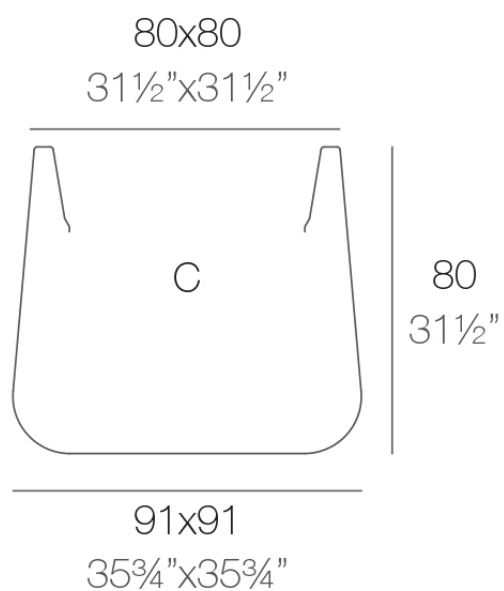

## Description

Pot made of polyethylene resin by rotational moulding. 100% Recyclable. Item suitable for indoor and outdoor use. Available in different finishes.

Weight: 16 Kg

|                    |             |
|--------------------|-------------|
| ULM cuadrada 91 cm | C = 492 L   |
| ULM square 35¾"    | C = 130 gal |