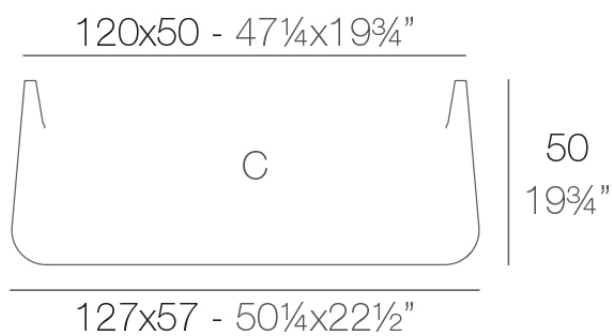

Info

Description

Pot made of polyethylene resin by rotational moulding. 100% Recyclable. Item suitable for indoor and outdoor use. Available in different finishes.

Weight: 15.2 Kg

ULM Jardinera 57x127 cm

ULM Jardiniera 22 1/2 x 50 1/4"

C = 311 L

C = 82 1/4 gal