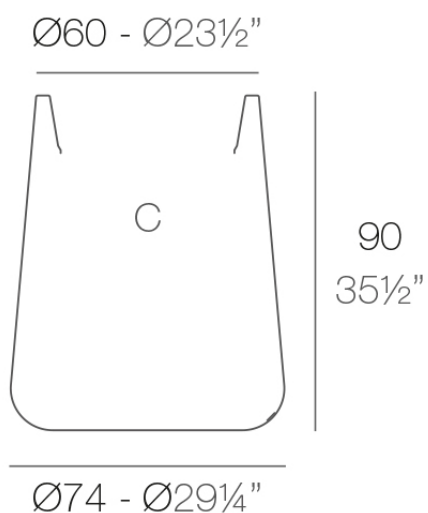

Info

Description

Pot made of polyethylene resin by rotational moulding. 100% Recyclable. Item suitable for indoor and outdoor use. Available in different finishes.

Weight: 12 Kg

ULM redonda alta $\text{Ø}74$ cm
ULM round high $\text{Ø}29\frac{1}{4}"$