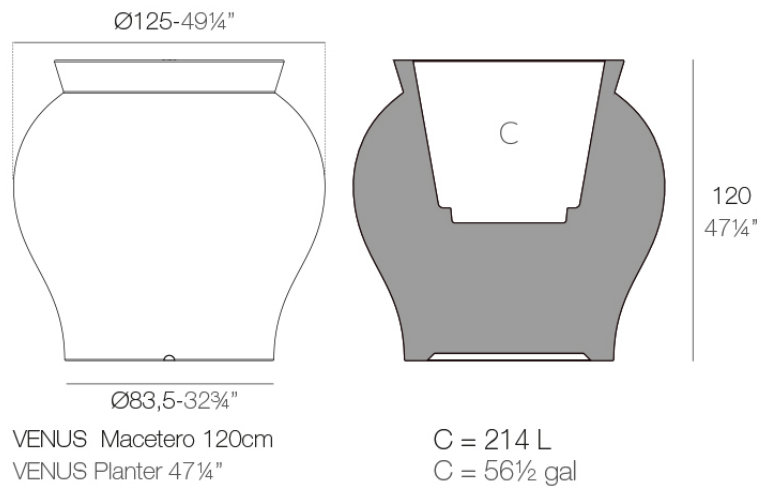

Products / Planters / Venus Planter ø125x120

Venus planter ø125x120

by Marcel Wanders

Venus Collection, designed by Marcel Wanders for Vondom. This curvaceous vase adds character to any surrounding.

Info

Description

Weight: 36.02 Kg

Finishes

finishes

SELF-WATERING

Ref. 67020R

crema

green

purjai red