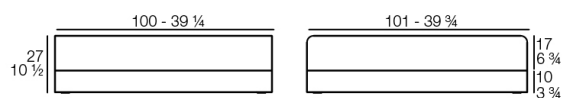

Info

Description

Made of polyethylene resin by rotational moulding. 100% Recyclable. Item suitable for indoor and outdoor use. Available in different finishes.

Modules

PIXEL Sofá Módulo Central Alto
PIXEL Sectional Sofa Central High

PIXEL Sofá Módulo Central
PIXEL Sectional Sofa Central

PIXEL Sofá Módulo Derecho
PIXEL Sectional Sofa Right

PIXEL Sofá Módulo Puff
PIXEL Sectional Sofa Puff

PIXEL Sofá Módulo Izquierdo
PIXEL Sectional Sofa Left