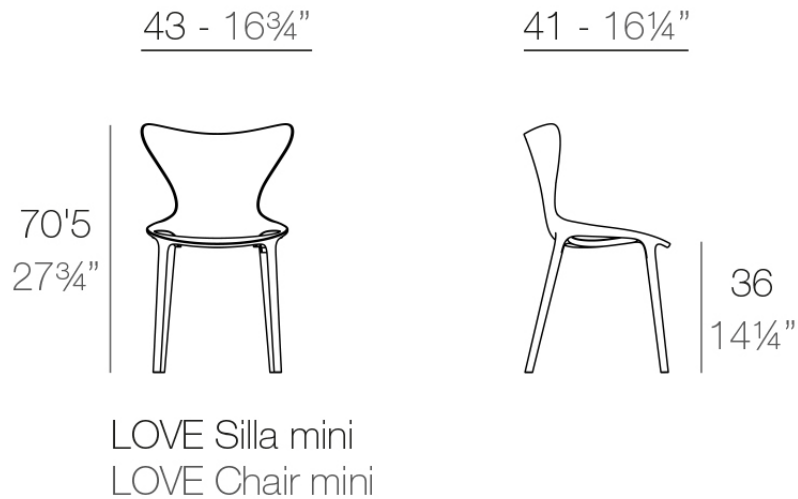

Info

Description

Made from polypropylene and reinforced with fiberglass manufactured by gas injection. Stackable . Available in various colors. Suitable for indoor and outdoor use.

Weight: 2.44 Kg

Finishes