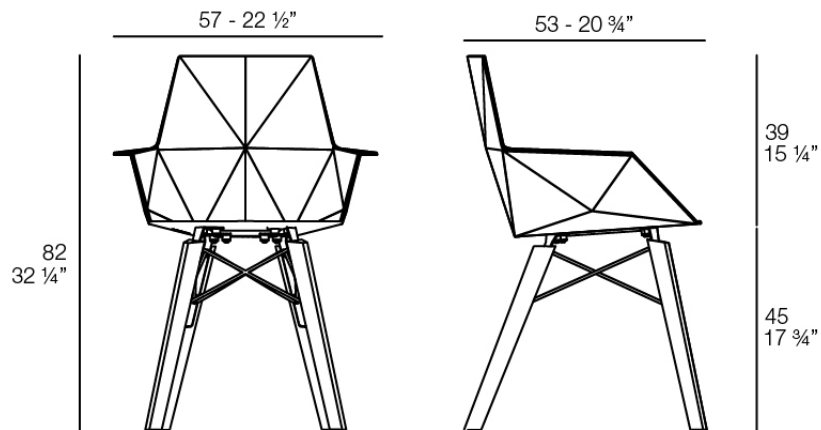

Products / Chairs / Faz Wood Armchair

Faz wood armchair

by Ramón Esteve

Faz is a modular collection of outdoor furniture and planters designed by Ramón Esteve for Vondom. He is the architect of harmony, serenity, timelessness and universality, and he has created mineral and emphatic shapes that make Faz a design that contextualizes with homes and installations. An ambience, encircling as a result of the blissful combination of the material and lighting, so that the sole sensation would be its fusion.

Info

Description

Weight: 5.04 Kg

FAZ WOOD Sillón
FAZ WOOD Armchair

Finishes

finishes

BASIC PP
Ref. 54294

white