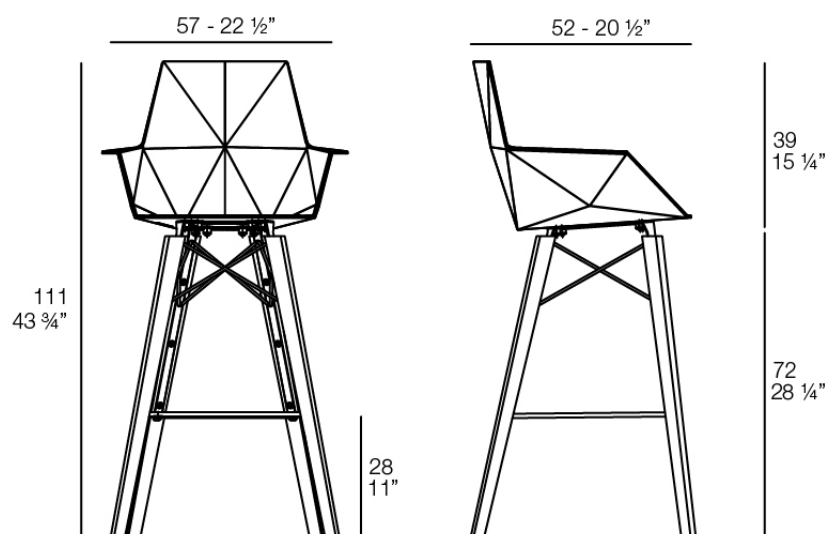

# Faz wood bar stool with arms

by Ramón Esteve

Faz is a modular collection of outdoor furniture and planters designed by Ramón Esteve for Vondom. He is the architect of harmony, serenity, timelessness and universality, and he has created mineral and emphatic shapes that make Faz a design that contextualizes with homes and installations. An ambience, encircling as a result of the blissful combination of the material and lighting, so that the sole sensation would be its fusion.

## Description

Weight: 7.58 Kg

FAZ WOOD Taburete con brazos 111cm  
FAZ WOOD Bar Stool with arms 43 3/4"