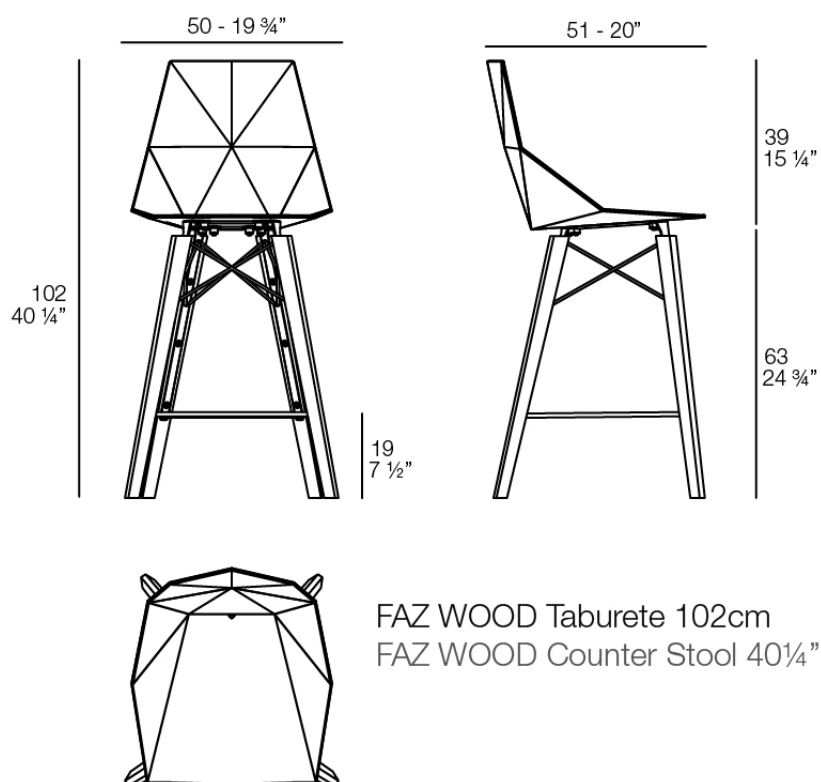

Products / Stools & Ottomans / Faz Wood Counter Stool

Faz wood counter stool

by Ramón Esteve

Faz is a modular collection of outdoor furniture and planters designed by Ramón Esteve for Vondom. He is the architect of harmony, serenity, timelessness and universality, and he has created mineral and emphatic shapes that make Faz a design that contextualizes with homes and installations. An ambience, encircling as a result of the blissful combination of the material and lighting, so that the sole sensation would be its fusion.

Info

Description

Weight: 6.7 Kg

Finishes

finishes

BASIC PP
Ref. 54303

white

black