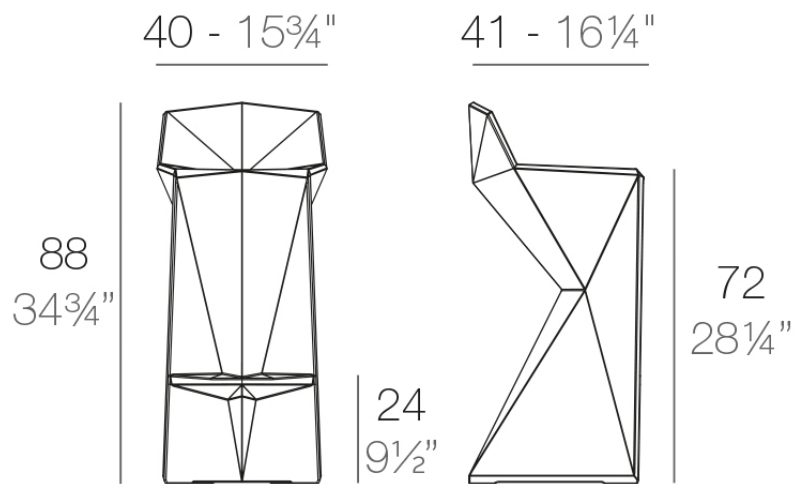

## Description

Made of polyethylene resin by rotational moulding. 100% Recyclable. Item suitable for indoor and outdoor use. Available in different finishes.

Weight: 5.51 Kg

VERTEX Taburete Alto

VERTEX Bar Stool