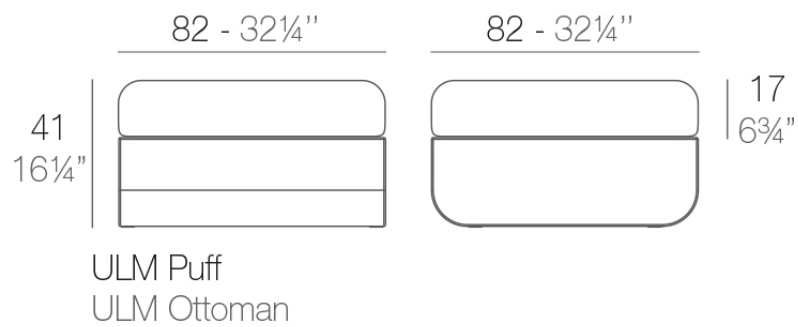

## Description

Made of polyethylene resin by rotational moulding. 100% Recyclable. Item suitable for indoor and outdoor use. Available in different finishes.

Weight: 15.45 Kg