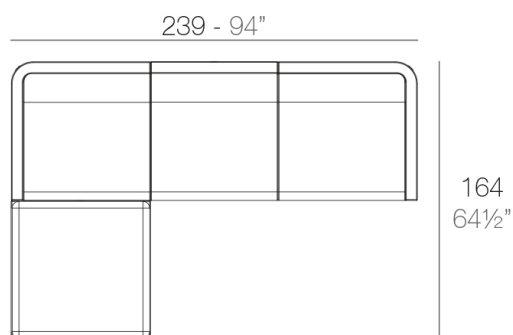

Combinations

- **1 x 54171** Módulo Central - Sectional Sofa Armless
- **1 x 54173** Módulo Izquierdo - Sectional Sofa Left
- **1 x 54174** Módulo Derecho - Sectional Sofa Right
- **1 x 54133** Puff - Ottoman