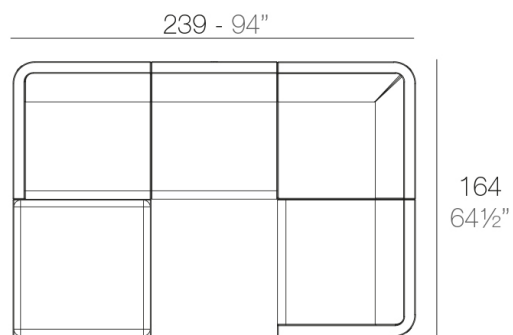

- **1 x 54171** Módulo Central - Sectional Sofa Armless
- **1 x 54173** Módulo Izquierdo - Sectional Sofa Left
- **1 x 54174** Módulo Derecho - Sectional Sofa Right
- **1 x 54133** Puff - Ottoman
- **1 x 54172** Módulo Esquina - Sectional Sofa Corner