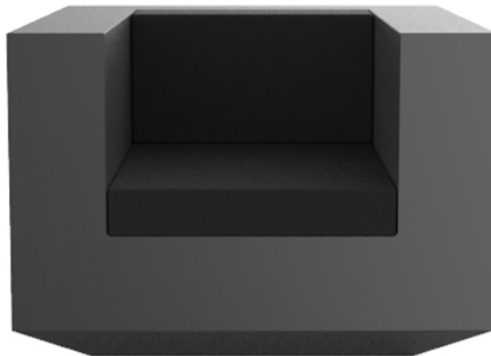

Info

Description

Made of polyethylene resin by rotational moulding. 100% Recyclable. Item suitable for indoor and outdoor use. Available in different finishes.

Weight: 32.58 Kg

VELA Butaca
VELA Lounge Chair