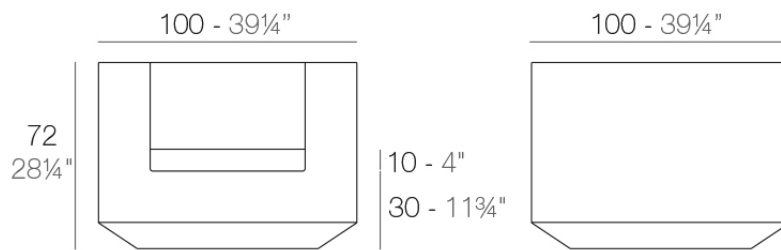

Info

Description

Made of polyethylene resin by rotational moulding. 100% Recyclable. Item suitable for indoor and outdoor use. Available in different finishes.

Weight: 32.58 Kg

VELA Butaca
VELA Lounge Chair