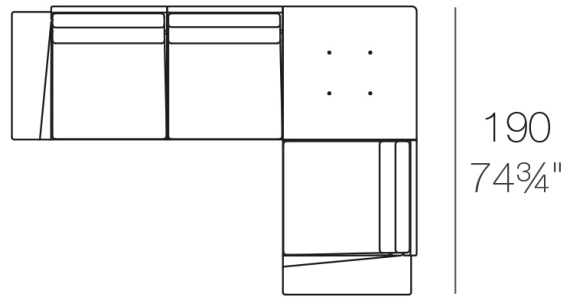

# Modules

DELTA Sofá Modular 2 plazas  
DELTA Sectinal Sofa 2 seats

DELTA Sofá Modular 4 plazas  
DELTA Sectinal Sofa 4 seats

DELTA Sofá 2 plazas + mesa  
DELTA Sofa 2 seats + table

DELTA Sofá 4 plazas + mesa  
DELTA Sofa 4 seats + table

266 - 104 3/4"

DELTA Sofá 3 plazas - Derecho  
DELTA Sofa 3 seats - Right

266 - 104 3/4"

DELTA Sofá 3 plazas - Izquierdo  
DELTA Sofa 3 seats - Left

266 - 104 3/4"

DELTA Sofá 4 plazas  
DELTA Sofa 4 seats

342 - 134 3/4"

DELTA Sofá 4 plazas - Derecho  
DELTA Sofa 4 seats - Right

DELTA Sofá 4 plazas - Izquierdo  
DELTA Sofa 4 seats - Left

DELTA Sofá 5 plazas - Derecho  
DELTA Sofa 5 seats - Right

DELTA Sofá 5 plazas - Izquierdo  
DELTA Sofa 5 seats - Left