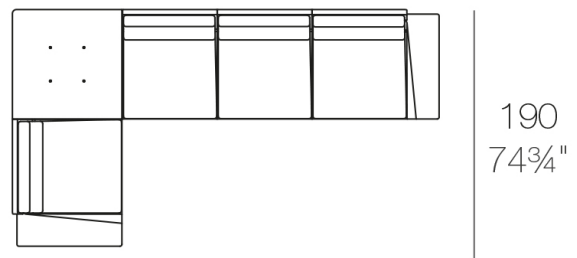

# Modules

DELTA Sofá Modular 2 plazas  
DELTA Sectinal Sofa 2 seats

DELTA Sofá Modular 4 plazas  
DELTA Sectinal Sofa 4 seats

DELTA Sofá 2 plazas + mesa  
DELTA Sofa 2 seats + table

DELTA Sofá 4 plazas + mesa  
DELTA Sofa 4 seats + table

266 - 104 3/4"

DELTA Sofá 3 plazas - Derecho  
DELTA Sofa 3 seats - Right

266 - 104 3/4"

DELTA Sofá 3 plazas - Izquierdo  
DELTA Sofa 3 seats - Left

266 - 104 3/4"

DELTA Sofá 4 plazas  
DELTA Sofa 4 seats

342 - 134 3/4"

DELTA Sofá 4 plazas - Derecho  
DELTA Sofa 4 seats - Right

DELTA Sofá 4 plazas - Izquierdo  
DELTA Sofa 4 seats - Left

DELTA Sofá 5 plazas - Derecho  
DELTA Sofa 5 seats - Right

DELTA Sofá 5 plazas - Izquierdo  
DELTA Sofa 5 seats - Left