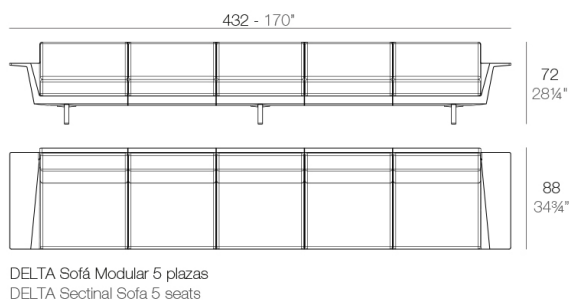

# Modules

DELTA Sofá Modular 2 plazas  
DELTA Sectinal Sofa 2 seats

DELTA Sofá Modular 4 plazas  
DELTA Sectinal Sofa 4 seats

DELTA Sofá 2 plazas + mesa  
DELTA Sofa 2 seats + table

DELTA Sofá 4 plazas + mesa  
DELTA Sofa 4 seats + table

266 - 104 3/4"

DELTA Sofá 3 plazas - Derecho  
DELTA Sofa 3 seats - Right

266 - 104 3/4"

DELTA Sofá 3 plazas - Izquierdo  
DELTA Sofa 3 seats - Left

266 - 104 3/4"

DELTA Sofá 4 plazas  
DELTA Sofa 4 seats

342 - 134 3/4"