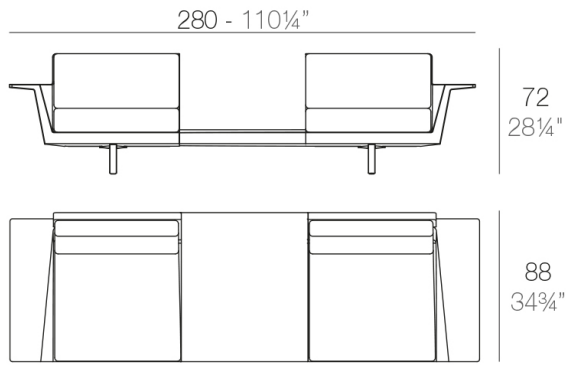

## Description

Modular sofa made of polyethylene resin by rotational moulding with tubular structure made of aluminium and legs made of cast aluminium. 100% Recyclable. Item suitable for indoor and outdoor use. Available in different finishes.

# Modules

DELTA Sofá Modular 2 plazas  
DELTA Sectinal Sofa 2 seats

DELTA Sofá Modular 4 plazas  
DELTA Sectinal Sofa 4 seats

DELTA Sofá 2 plazas + mesa  
DELTA Sofa 2 seats + table

DELTA Sofá 4 plazas + mesa  
DELTA Sofa 4 seats + table

266 - 104 3/4"

DELTA Sofá 3 plazas - Derecho  
DELTA Sofa 3 seats - Right

266 - 104 3/4"

DELTA Sofá 3 plazas - Izquierdo  
DELTA Sofa 3 seats - Left

266 - 104 3/4"

DELTA Sofá 4 plazas  
DELTA Sofa 4 seats

342 - 134 3/4"

DELTA Sofá 4 plazas - Derecho  
DELTA Sofa 4 seats - Right

DELTA Sofá 4 plazas - Izquierdo  
DELTA Sofa 4 seats - Left

DELTA Sofá 5 plazas - Derecho  
DELTA Sofa 5 seats - Right

DELTA Sofá 5 plazas - Izquierdo  
DELTA Sofa 5 seats - Left