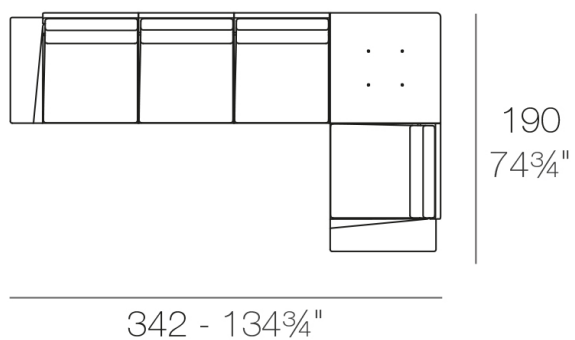

266 - 104 3/4"

DELTA Sofá 3 plazas - Derecho  
DELTA Sofa 3 seats - Right

266 - 104 3/4"

DELTA Sofá 3 plazas - Izquierdo  
DELTA Sofa 3 seats - Left

266 - 104 3/4"

DELTA Sofá 4 plazas  
DELTA Sofa 4 seats

342 - 134 3/4"

DELTA Sofá 4 plazas - Derecho  
DELTA Sofa 4 seats - Right

DELTA Sofá 4 plazas - Izquierdo  
DELTA Sofa 4 seats - Left

DELTA Sofá 5 plazas - Derecho  
DELTA Sofa 5 seats - Right

DELTA Sofá 5 plazas - Izquierdo  
DELTA Sofa 5 seats - Left