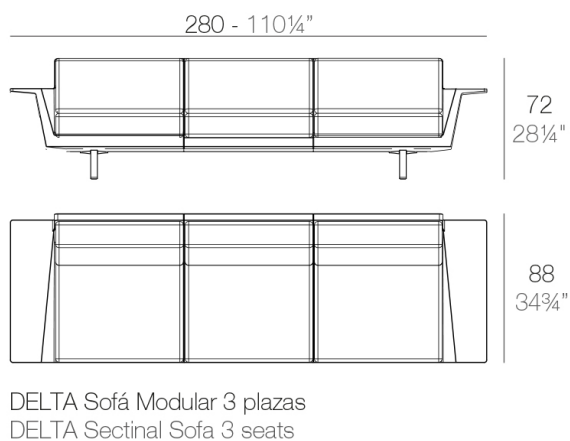

# Modules

DELTA Sofá Modular 2 plazas  
DELTA Sectinal Sofa 2 seats

DELTA Sofá Modular 4 plazas  
DELTA Sectinal Sofa 4 seats

DELTA Sofá 2 plazas + mesa  
DELTA Sofa 2 seats + table

DELTA Sofá 4 plazas + mesa  
DELTA Sofa 4 seats + table

266 - 104 3/4"

DELTA Sofá 3 plazas - Derecho  
DELTA Sofa 3 seats - Right

266 - 104 3/4"

DELTA Sofá 3 plazas - Izquierdo  
DELTA Sofa 3 seats - Left

266 - 104 3/4"

DELTA Sofá 4 plazas  
DELTA Sofa 4 seats

342 - 134 3/4"