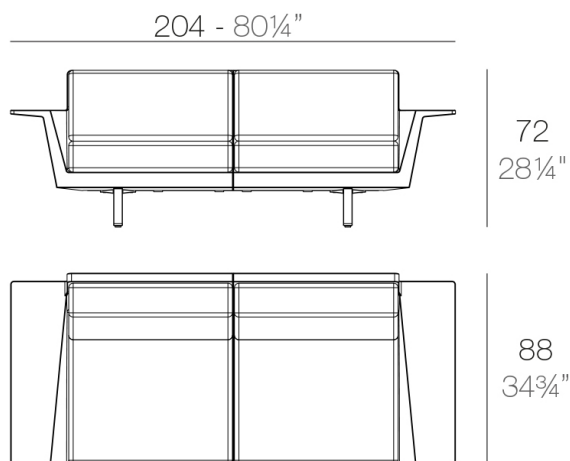

## Description

Modular sofa made of polyethylene resin by rotational moulding with tubular structure made of aluminium and legs made of cast aluminium. 100% Recyclable. Item suitable for indoor and outdoor use. Available in different finishes.

# Modules

DELTA Sofá Modular 2 plazas  
DELTA Sectinal Sofa 2 seats

DELTA Sofá Modular 4 plazas  
DELTA Sectinal Sofa 4 seats

DELTA Sofá 2 plazas + mesa  
DELTA Sofa 2 seats + table

DELTA Sofá 4 plazas + mesa  
DELTA Sofa 4 seats + table