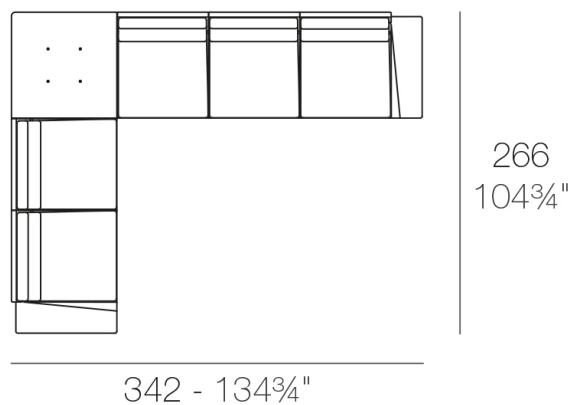

266 - 104 3/4"

DELTA Sofá 3 plazas - Derecho  
DELTA Sofa 3 seats - Right

266 - 104 3/4"

DELTA Sofá 3 plazas - Izquierdo  
DELTA Sofa 3 seats - Left

266 - 104 3/4"

DELTA Sofá 4 plazas  
DELTA Sofa 4 seats

342 - 134 3/4"

DELTA Sofá 4 plazas - Derecho  
DELTA Sofa 4 seats - Right

DELTA Sofá 4 plazas - Izquierdo  
DELTA Sofa 4 seats - Left

DELTA Sofá 5 plazas - Derecho  
DELTA Sofa 5 seats - Right

DELTA Sofá 5 plazas - Izquierdo  
DELTA Sofa 5 seats - Left