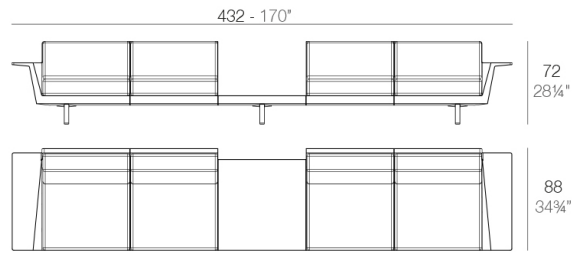

# Modules

DELTA Sofá Modular 2 plazas  
DELTA Sectinal Sofa 2 seats

DELTA Sofá Modular 4 plazas  
DELTA Sectinal Sofa 4 seats

DELTA Sofá 2 plazas + mesa  
DELTA Sofa 2 seats + table

DELTA Sofá 4 plazas + mesa  
DELTA Sofa 4 seats + table

266 - 104 3/4"

DELTA Sofá 3 plazas - Derecho  
DELTA Sofa 3 seats - Right

266 - 104 3/4"

DELTA Sofá 3 plazas - Izquierdo  
DELTA Sofa 3 seats - Left

266 - 104 3/4"

DELTA Sofá 4 plazas  
DELTA Sofa 4 seats

342 - 134 3/4"

DELTA Sofá 4 plazas - Derecho  
DELTA Sofa 4 seats - Right

DELTA Sofá 4 plazas - Izquierdo  
DELTA Sofa 4 seats - Left

DELTA Sofá 5 plazas - Derecho  
DELTA Sofa 5 seats - Right

DELTA Sofá 5 plazas - Izquierdo  
DELTA Sofa 5 seats - Left