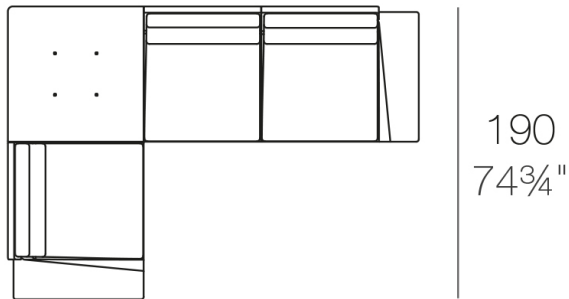

# Modules

DELTA Sofá Modular 2 plazas  
DELTA Sectinal Sofa 2 seats

DELTA Sofá Modular 4 plazas  
DELTA Sectinal Sofa 4 seats

DELTA Sofá 2 plazas + mesa  
DELTA Sofa 2 seats + table

DELTA Sofá 4 plazas + mesa  
DELTA Sofa 4 seats + table

266 - 104 3/4"

DELTA Sofá 3 plazas - Derecho  
DELTA Sofa 3 seats - Right

266 - 104 3/4"

DELTA Sofá 3 plazas - Izquierdo  
DELTA Sofa 3 seats - Left

266 - 104 3/4"

DELTA Sofá 4 plazas  
DELTA Sofa 4 seats

342 - 134 3/4"