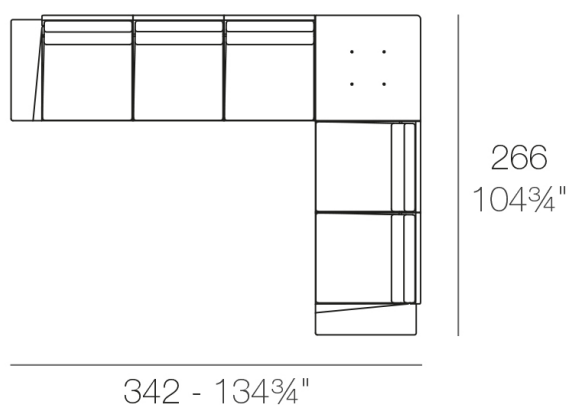

# Modules

DELTA Sofá Modular 2 plazas  
DELTA Sectinal Sofa 2 seats

DELTA Sofá Modular 4 plazas  
DELTA Sectinal Sofa 4 seats

DELTA Sofá 2 plazas + mesa  
DELTA Sofa 2 seats + table

DELTA Sofá 4 plazas + mesa  
DELTA Sofa 4 seats + table

266 - 104 3/4"

DELTA Sofá 3 plazas - Derecho  
DELTA Sofa 3 seats - Right

266 - 104 3/4"

DELTA Sofá 3 plazas - Izquierdo  
DELTA Sofa 3 seats - Left

266 - 104 3/4"

DELTA Sofá 4 plazas  
DELTA Sofa 4 seats

342 - 134 3/4"

DELTA Sofá 4 plazas - Derecho  
DELTA Sofa 4 seats - Right

DELTA Sofá 4 plazas - Izquierdo  
DELTA Sofa 4 seats - Left

DELTA Sofá 5 plazas - Derecho  
DELTA Sofa 5 seats - Right

DELTA Sofá 5 plazas - Izquierdo  
DELTA Sofa 5 seats - Left