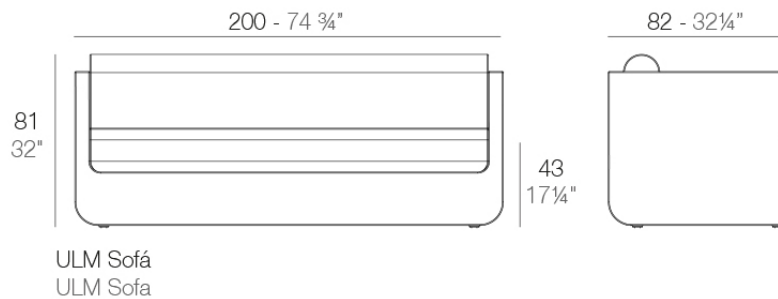

Info

Description

Made of polyethylene resin by rotational moulding. 100% Recyclable. Item suitable for indoor and outdoor use. Available in different finishes.

Weight: 46.25 Kg

Finishes

finishes

BASIC

Ref. 54135