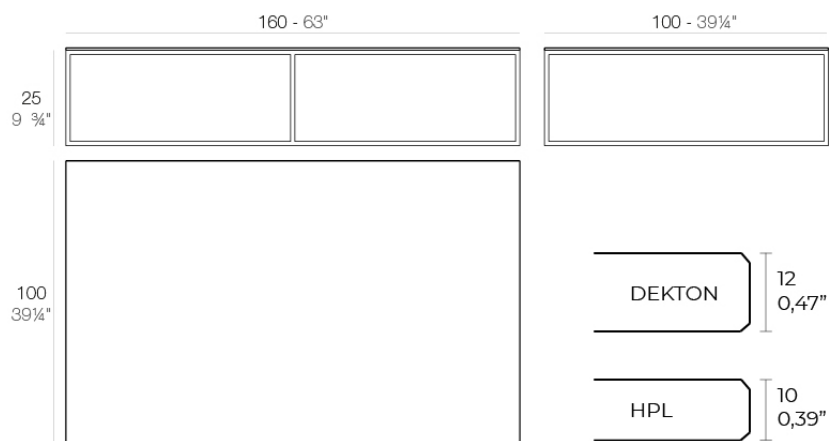

Products / Low Tables / Pixel Table 160x100x25

Pixel table 160x100x25

by Ramón Esteve

The Pixel outdoor sofa collection, designed by Ramón Esteve for Vondom, is inspired by the **small elements of colour that make up an image**, looking to connect the piece with the numerous possible outcomes that are generated as a result of how it is arranged.

Info

Description

Item suitable for indoor and outdoor use.

Weight: 34.01 Kg

PIXEL Mesa Baja 160x100x25
PIXEL Low Table 63x39 1/4 x 9 3/4

Finishes

finishes

LACQUERED + HPL