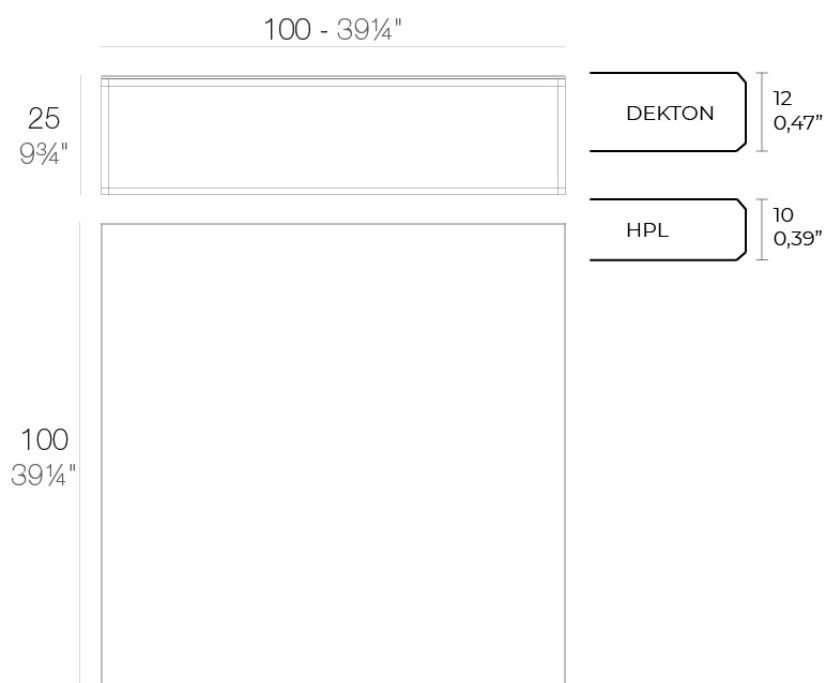

Products / Low Tables / Pixel Table 100x100x25

Pixel table 100x100x25

by Ramón Esteve

The Pixel outdoor sofa collection, designed by Ramón Esteve for Vondom, is inspired by the **small elements of colour that make up an image**, looking to connect the piece with the numerous possible outcomes that are generated as a result of how it is arranged.

Info

Description

Item suitable for indoor and outdoor use.

Weight: 21.1 Kg

PIXEL Mesa Baja 100x100x25
PIXEL Low Table 39 1/4x39 1/4x9 3/4

Finishes

finishes

LACQUERED + HPL