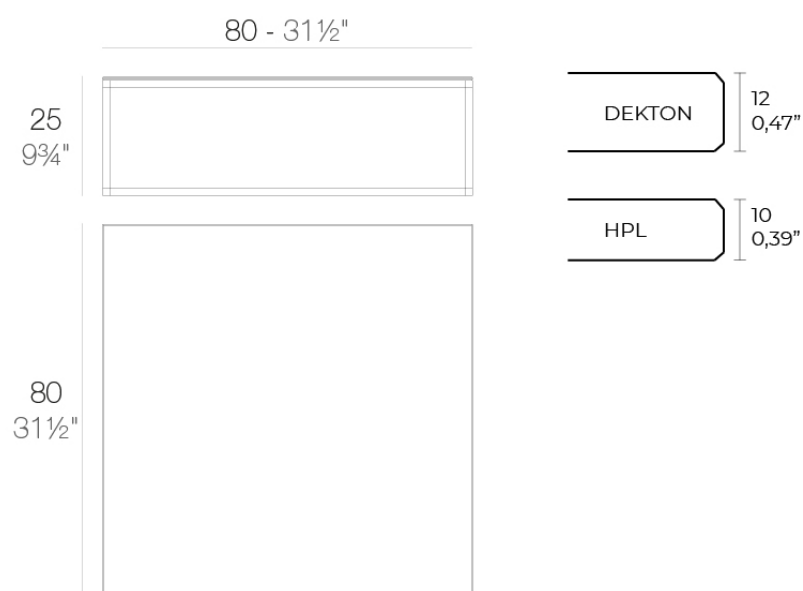

## Description

Item suitable for indoor and outdoor use.

Weight: 14.3 Kg

PIXEL Mesa Baja 80x80x25  
PIXEL Low Table 31 1/2x31 1/2x9 3/4