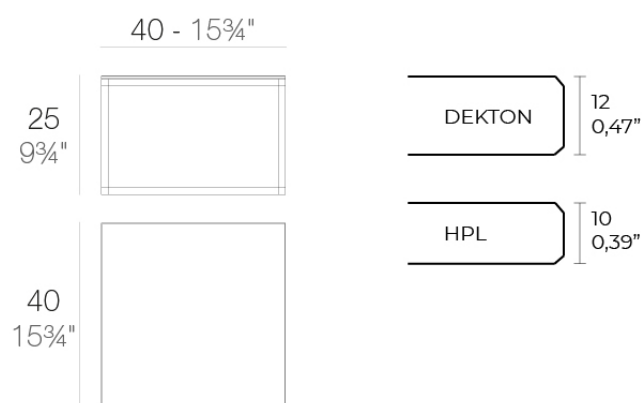

Products / Low Tables / Pixel Table 40x40x25

Pixel table 40x40x25

by Ramón Esteve

The Pixel outdoor sofa collection, designed by Ramón Esteve for Vondom, is inspired by the **small elements of colour that make up an image**, looking to connect the piece with the numerous possible outcomes that are generated as a result of how it is arranged.

Info

Description

Item suitable for indoor and outdoor use.

Weight: 4.11 Kg

PIXEL Mesa Baja 40x40x25
PIXEL Low Table 15 3/4 x 15 3/4 x 9 3/4

Finishes

finishes

LACQUERED + HPL