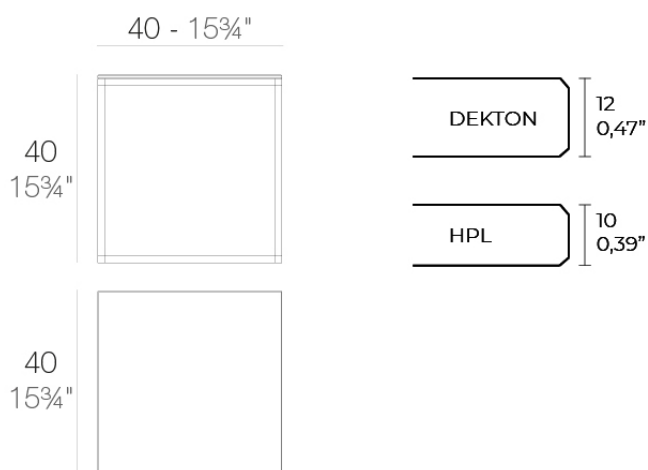

Products / Low Tables / Suave Table 40x40x40

Suave table 40x40x40

by Marcel Wanders

Suave in&out furniture collection, designed by Marcel Wanders for Vondom, blends the boundaries between indoor and outdoor furniture and achieves a higher level of softness, comfort and relaxation.

Info

Description

Item suitable for indoor and outdoor use.

Weight: 5.31 Kg

SUAVE Mesa Baja 40x40x40
SUAVE Low Table 15 3/4x15 3/4x15 3/4

Finishes

finishes

LACQUERED + HPL