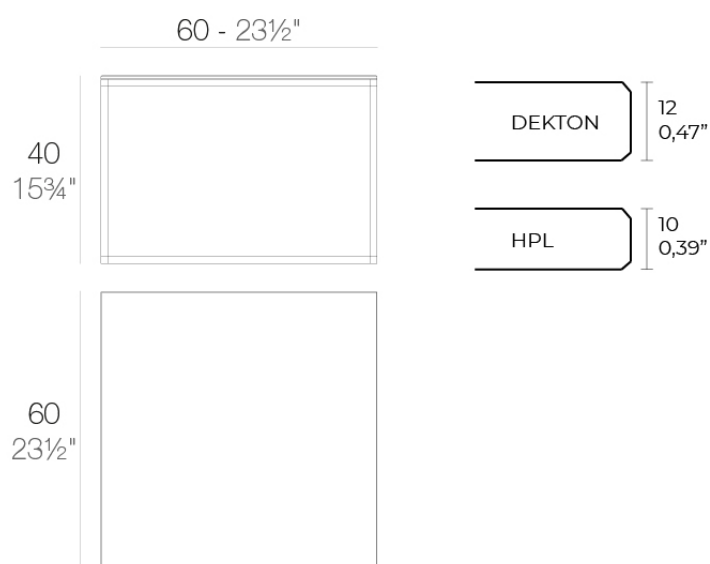

# Suave table 60x60x40

by Marcel Wanders

Suave in&out furniture collection, designed by Marcel Wanders for Vondom, blends the boundaries between indoor and outdoor furniture and achieves a higher level of softness, comfort and relaxation.

## Description

Item suitable for indoor and outdoor use.

Weight: 9.5 Kg

SUAVE Mesa Baja 60x60x40  
SUAVE Low Table 23½x23½x15¾