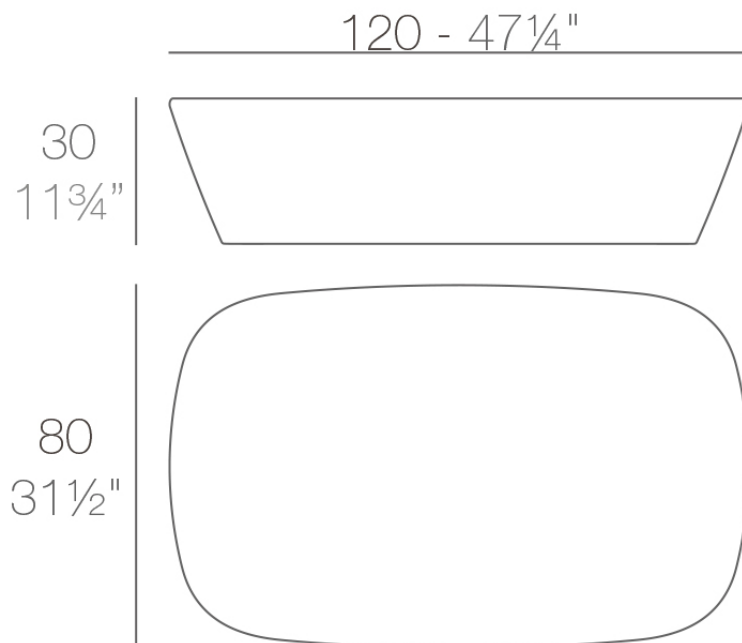

Info

Description

Made of polyethylene resin by rotational moulding. 100% Recyclable. Item suitable for indoor and outdoor use. Available in different finishes.

Weight: 12 Kg

SABINAS Mesa Baja
SABINAS Low Table