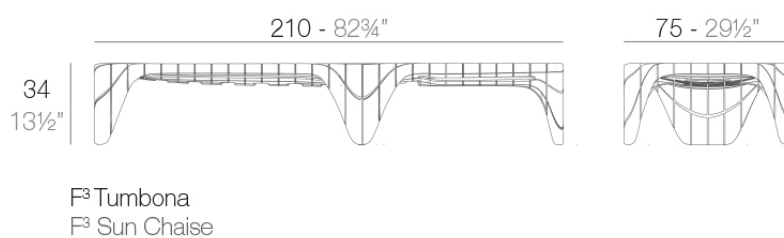

F3 = Form follows function.

Info

Description

Made of polyethylene resin by rotational moulding. 100% Recyclable. Item suitable for indoor and outdoor use. Available in different finishes.

Weight: 29.59 Kg