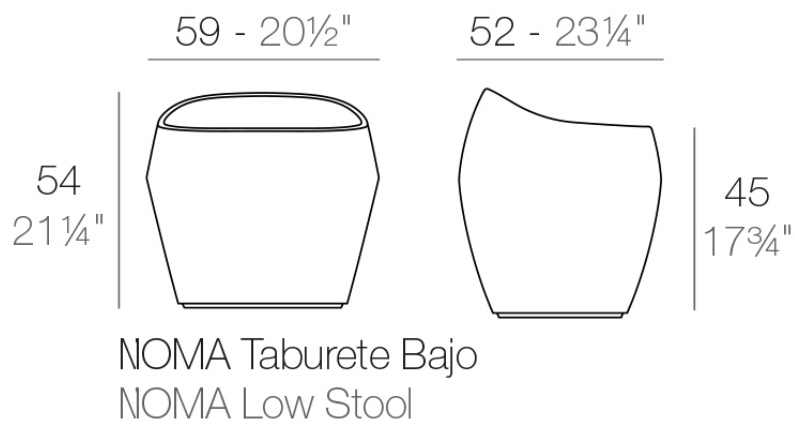

Info

Description

Made of polyethylene resin by rotational moulding. 100% Recyclable. Item suitable for indoor and outdoor use. Available in different finishes.

Weight: 5.5 Kg

Finishes

finishes

BASIC

Ref. 45059A