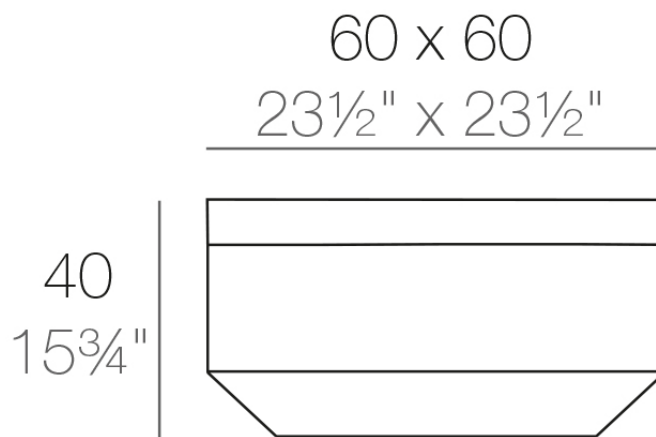

Info

Description

Made of polyethylene resin by rotational moulding. 100% Recyclable. Item suitable for indoor and outdoor use. Available in different finishes.

Weight: 7.36 Kg

VELA CHILL Puff 60x60
VELA CHILL Ottoman
23½"x23½"