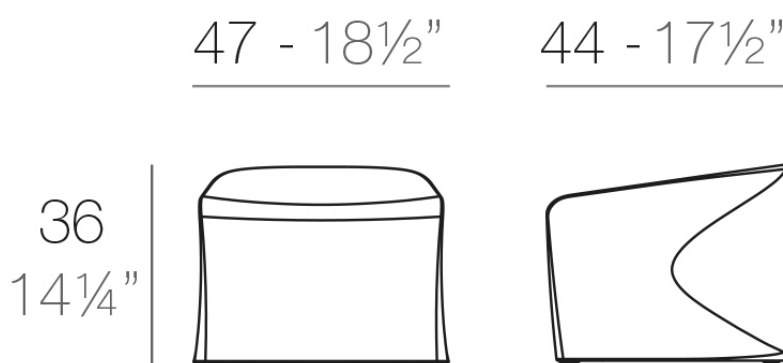

Info

Description

Made of polyethylene resin by rotational moulding. 100% Recyclable. Item suitable for indoor and outdoor use. Available in different finishes.

Weight: 5 Kg

WING Taburete Bajo
WING Low Stool