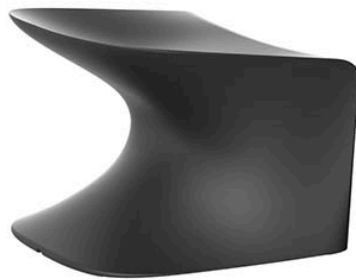

Products / Stools & Ottomans / Wing Stool

Wing stool

by A-cero

The outdoor furniture's Wing Collection by A-cero for Vondom, was born as a result of the folding of the straight and curve lines projection mixed in a dynamic way.

Info

Description

Made of polyethylene resin by rotational moulding. 100% Recyclable. Item suitable for indoor and outdoor use. Available in different finishes.

Weight: 5 Kg

WING Taburete Bajo
WING Low Stool