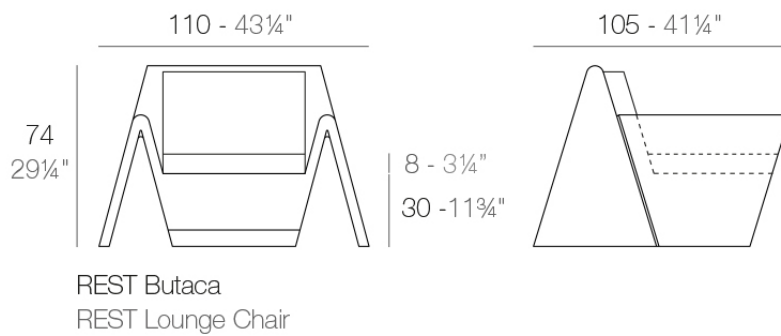

Info

Description

Made of polyethylene resin by rotational moulding. 100% Recyclable. Item suitable for indoor and outdoor use. Available in different finishes.

Weight: 30.07 Kg