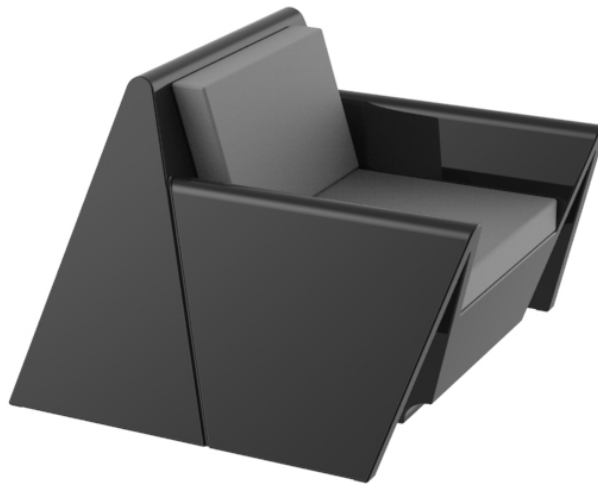

The Alma planter, on the other hand, is inspired by the architecture of the towers of Dubai.

Designed by A-Cero.

Info

Description

Made of polyethylene resin by rotational moulding. 100% Recyclable. Item suitable for indoor and outdoor use. Available in different finishes.