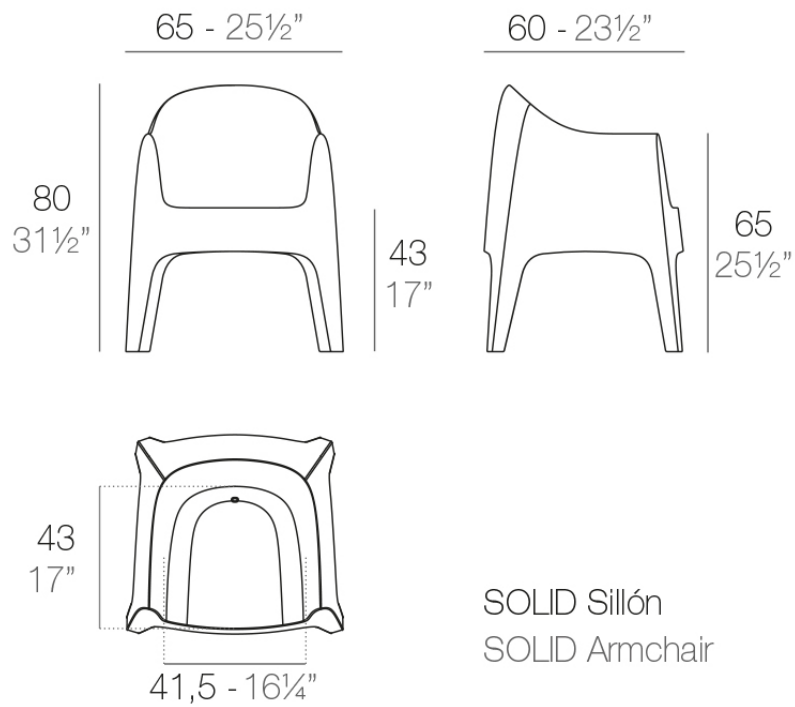

## Description

Made of injected polypropylene with mineral additives. Stackable. Available in several colors. Item suitable for indoor and outdoor use.

Weight: 7.5 Kg