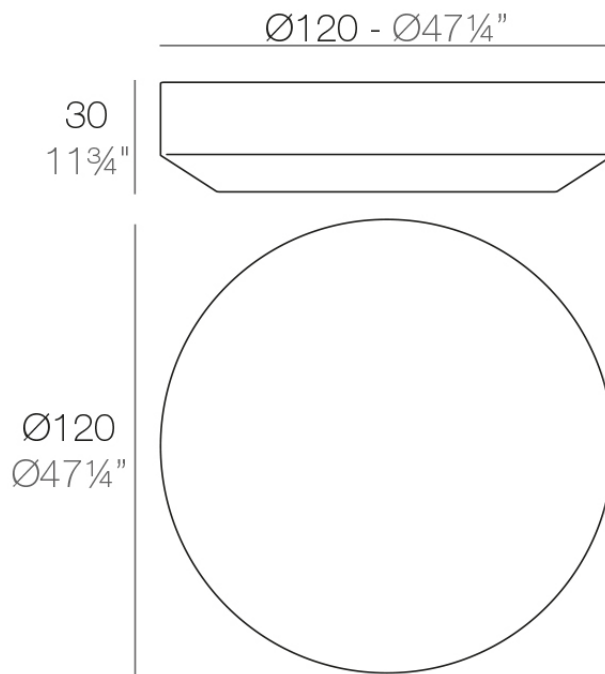

Info

Description

Made of polyethylene resin by rotational moulding. 100% Recyclable. Item suitable for indoor and outdoor use. Available in different finishes.

Weight: 18.05 Kg

VELA Mesa Baja $\text{Ø}120$
VELA Low Table $\text{Ø}47\frac{1}{4}"$