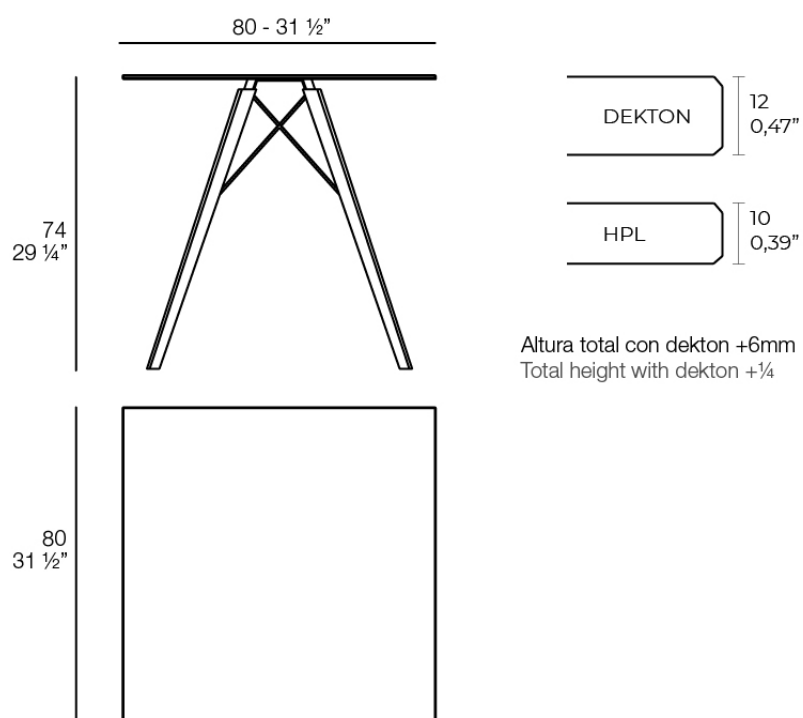

# Faz wood dining table 80x80x74

by Ramón Esteve

Faz is a modular collection of outdoor furniture and planters designed by Ramón Esteve for Vondom. He is the architect of harmony, serenity, timelessness and universality, and he has created mineral and emphatic shapes that make Faz a design that contextualizes with homes and installations. An ambience, encircling as a result of the blissful combination of the material and lighting, so that the sole sensation would be its fusion.

## Description

Weight: 14.15 Kg

FAZ WOOD Mesa Comedor 80 x 80  
FAZ WOOD Dinning table 31 1/2" x 31 1/2"