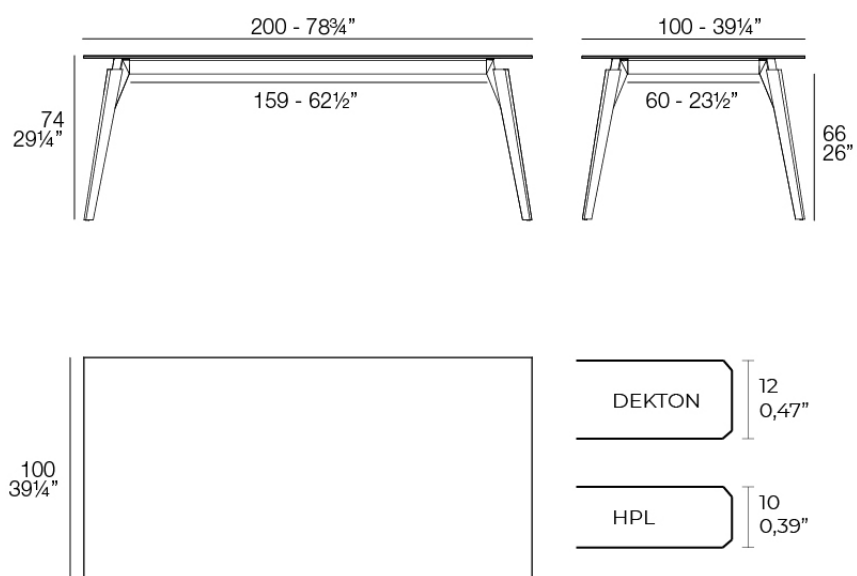

Products / Dining Tables / Faz Wood Lounge Table 200x100x74

Faz wood lounge table 200x100x74

by Ramón Esteve

Faz is a modular collection of outdoor furniture and planters designed by Ramón Esteve for Vondom. He is the architect of harmony, serenity, timelessness and universality, and he has created mineral and emphatic shapes that make Faz a design that contextualizes with homes and installations. An ambience, encircling as a result of the blissful combination of the material and lighting, so that the sole sensation would be its fusion.

Info

Description

Weight: 45.86 Kg

FAZ WOOD Mesa Salón 200 x 100
FAZ WOOD Lounge Table 78 3/4" x 39 1/4"

Finishes

finishes

HPL

Ref. 54308

white

black

HPL WHITE

Ref. 54308B

white

DEKTON

Ref. 54308M

kelya