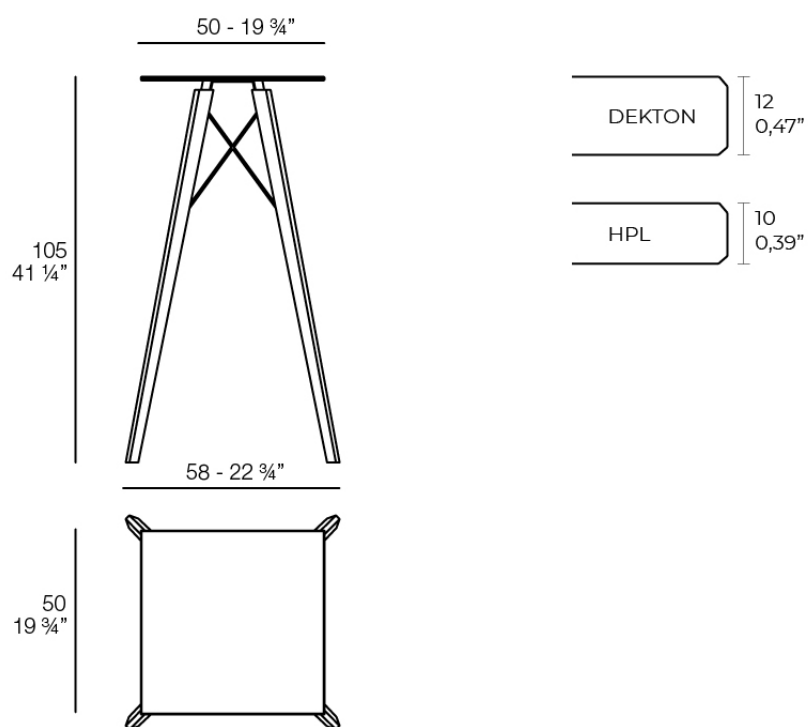

# Faz wood high table 50x50x105

by Ramón Esteve

Faz is a modular collection of outdoor furniture and planters designed by Ramón Esteve for Vondom. He is the architect of harmony, serenity, timelessness and universality, and he has created mineral and emphatic shapes that make Faz a design that contextualizes with homes and installations. An ambience, encircling as a result of the blissful combination of the material and lighting, so that the sole sensation would be its fusion.

## Description

Weight: 9.74 Kg

FAZ WOOD Mesa Alta 50 x 50  
FAZ WOOD Dinning table 19 3/4 x 19 3/4"