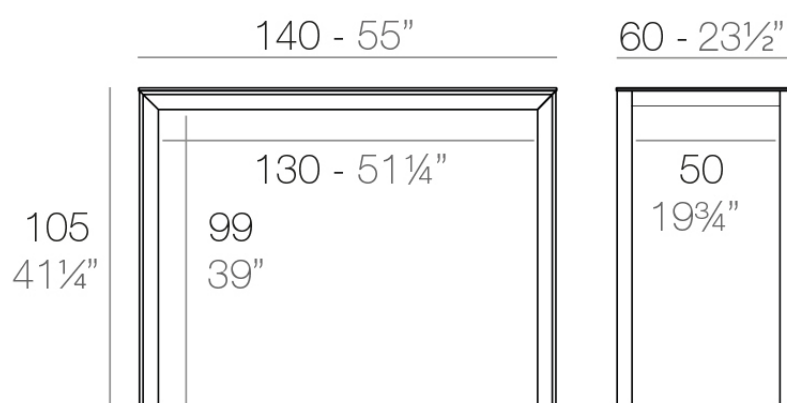

# Frame aluminium table 140x60x105

by Ramón Esteve

Frame, outdoor collection by Ramon Esteve, comes from generating serene and timeless shapes using the framework as elementary geometry. The endless possibilities offered by the material using advanced technology, was the motivation to explore the limits.

## Description

Extruded aluminum with cast lacquered aluminum base. HPL Table top ó Dekton Table top. Item suitable for indoor and outdoor use. HPL Table top.

Weight: 25.58 Kg

FRAME Mesa Alta Aluminio 140 x 60

FRAME Bar Table Aluminium 55" x 23½"