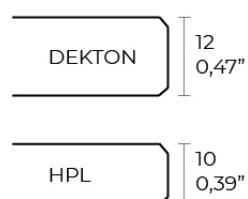

FRAME Mesa Alta Aluminio 140 x 60

FRAME Bar Table Aluminium 55" x 23½"