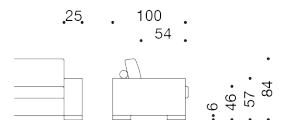

Feet code	Polished Chromed Metal	Matt brushed Metal	Cherry stained beech	Wengé stained beech	Walnut stained beech	Natural beech	Black stained beech	Cherry Milano stained beech	Aluminium stained beech
Version A	●	●	●	●	●	●	●	●	●
Version B	●	●	●	●	●	●	●	●	●
	OPM1	OPM2	OPF1	OPF2	OPF3	OPF4	OPF5	OPF6	OPF7