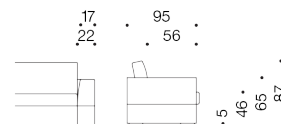

H 5,5 cm

Versione B
in metallo
Version B
in metal

H 5,5 cm

Feet code	Polished Chromed Metal OPM1	Matt brushed Metal OPM2	Cherry stained beech OPF1	Wengé stained beech OPF2	Walnut stained beech OPF3	Natural beech OPF4	Black stained beech OPF5	Cherry Milano stained beech OPF6	Aluminium stained beech OPF7
Version A			●	●	●	●	●	●	●
Version B	●	●							