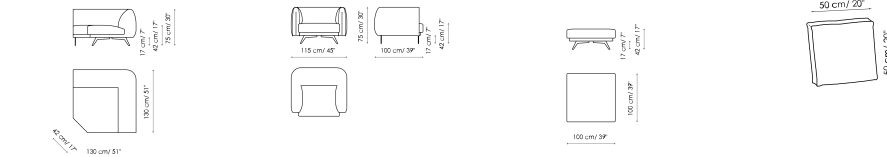

Data sheet

Sofa 270

Width: 270cm
Depth: 100cm
Height: 75cm

Sofa 230

Width: 230cm
Depth: 100cm
Height: 75cm

Sofa 190

Width: 190cm
Depth: 100cm
Height: 75cm

End section sofa 250

Width: 250cm
Depth: 100cm
Height: 75cm

End section sofa 210

Width: 210cm
Depth: 100cm
Height: 75cm

End section sofa 170

Width: 170cm
Depth: 100cm
Height: 75cm

Chaise longue 135x195

Width: 135cm
Depth: 195cm
Height: 75cm

Chaise longue 115x175

Width: 115cm
Depth: 175cm
Height: 75cm

Penisola

Width: 135cm
Depth: 130cm
Height: 75cm

Meridiana

Width: 100cm
Depth: 230cm
Height: 75cm

Corner

Width: 130cm
Depth: 130cm
Height: 75cm

Armchair

Width: 115cm
Depth: 100cm
Height: 75cm

Pouf 100x100

Width: 100cm
Depth: 100cm
Height: 42cm

Cushion 50x50

Width: 50cm
Depth: -cm
Height: 50cm

Cover

Fabric - 900