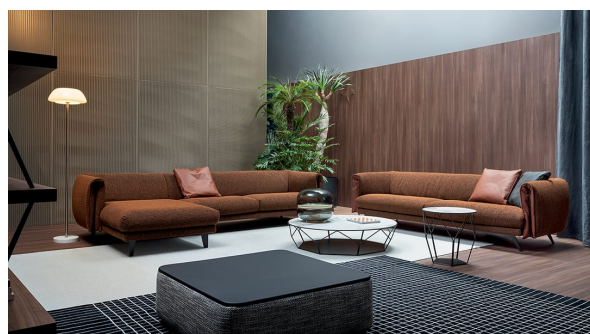

Designed to offer the utmost level of elegance, the Saddle sofa stands out for its modern and functional style. The tub-shaped back and armrests, which recall the shape of a saddle, and the padded seat make this sofa enjoyably soft. The aesthetic appeal is accentuated by the leather insert in the armrest, which defines its front and allows for a singular play of

materials and combinations, to create a high-impact optical effect. The upholstery, in fabric or leather, is fully removable; the feet in metal lighten the shape of the sofa, emphasising its contemporary allure. The extensive modularity of the sofa makes it possible to create multiple configurations, suitable for all spaces.