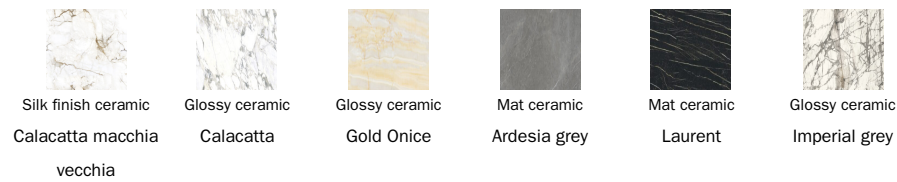

Data sheet

Barrel-shaped top

Wood

Ceramic

Marble