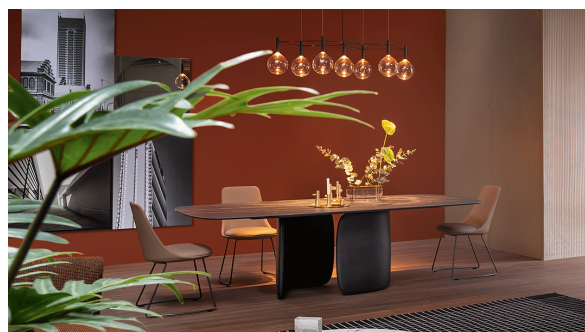

# Mellow

Designer: Bartoli Design

Mellow is a fixed table, designed by Bartoli Design, characterised by soft, curvilinear forms, imposing and sculptural, as its name indicates, an English adjective that means "relaxed, at peace". The original central base, plastic and volumetric, is made up of two different moulded elements in high-density polyurethane, which seem to hold each other in a tight embrace. The top is equally sought-after, available in matt white lacquer or

in various wood, glass, ceramic or marble finishes and two shapes (round or rectangular with rounded corners) The Mellow table was created to be the centrepiece of the space, reinterpreting and paying tribute to traditional models from a modern perspective, with large sizes, intended for great occasions.