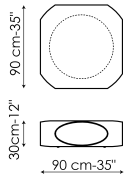

# Data sheet

Pebble  
Width: 90cm  
Depth: 90cm  
Height: 30cm

Pebble pouf  
Width: 48cm  
Depth: 48cm  
Height: 45cm