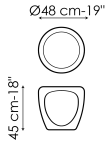

# Data sheet

Pebble  
Width: 90cm  
Depth: 90cm  
Height: 30cm

Pebble pouf  
Width: 48cm  
Depth: 48cm  
Height: 45cm