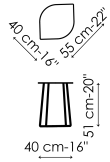

BONALDO

Leaf

Designer: Dondoli and Pocci

Nature and lightness are the main sources of inspiration for Leaf. Available in three different sizes (high, medium, low), the Leaf coffee tables are made with a solid or perforated sheet with a decorative pattern that brings to mind the veins of leaves. The top, very thin, rests on legs in crossed iron rod, which give an additional sense of lightness to objects with a clean and

Data sheet

Leaf high

Width: 55cm

Depth: 40cm

Height: 51cm

Leaf high - perforated top

Width: 55cm

Depth: 40cm

Height: 51cm

Leaf medium

Width: 83cm

Depth: 60cm

Height: 43cm

Leaf medium - perforated top

Width: 83cm

Depth: 60cm

Height: 43cm

Leaf low

Width: 112cm

Depth: 80cm

Height: 35cm

Leaf low - perforated top

Width: 112cm

Depth: 80cm