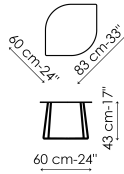

Data sheet

Leaf high

Width: 55cm

Depth: 40cm

Height: 51cm

Leaf high - perforated top

Width: 55cm

Depth: 40cm

Height: 51cm

Leaf medium

Width: 83cm

Depth: 60cm

Height: 43cm

Leaf medium - perforated top

Width: 83cm

Depth: 60cm

Height: 43cm

Leaf low

Width: 112cm

Depth: 80cm

Height: 35cm

Leaf low - perforated top

Width: 112cm

Depth: 80cm

Height: 35cm

Top and base

Metal

Painted metal
Mat white

Painted metal
Mat dove grey

Painted metal
Mat anthracite
grey

Painted metal
Mat black

Painted metal
Mat brown