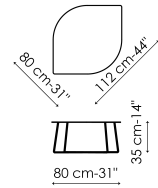

Data sheet

Leaf high

Width: 55cm

Depth: 40cm

Height: 51cm

Leaf high - perforated top

Width: 55cm

Depth: 40cm

Height: 51cm

Leaf medium

Width: 83cm

Depth: 60cm

Height: 43cm

Leaf medium - perforated top

Width: 83cm

Depth: 60cm

Height: 43cm

Leaf low

Width: 112cm

Depth: 80cm

Height: 35cm

Leaf low - perforated top

Width: 112cm

Depth: 80cm

Height: 35cm

Top and base

Metal

Painted metal
Mat white

Painted metal
Mat dove grey

Painted metal
Mat anthracite
grey

Painted metal
Mat black

Painted metal
Mat brown