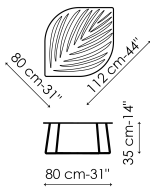

Data sheet

Leaf high

Width: 55cm

Depth: 40cm

Height: 51cm

Leaf high - perforated top

Width: 55cm

Depth: 40cm

Height: 51cm

Leaf medium

Width: 83cm

Depth: 60cm

Height: 43cm

Leaf medium - perforated top

Width: 83cm

Depth: 60cm

Height: 43cm

Leaf low

Width: 112cm

Depth: 80cm

Height: 35cm

Leaf low - perforated top

Width: 112cm

Depth: 80cm

Height: 35cm

Top and base

Metal

Painted metal
Mat white

Painted metal
Mat dove grey

Painted metal
Mat anthracite
grey

Painted metal
Mat black

Painted metal
Mat brown