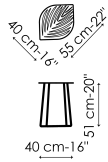

Data sheet

Leaf high

Width: 55cm

Depth: 40cm

Height: 51cm

Leaf high - perforated top

Width: 55cm

Depth: 40cm

Height: 51cm

Leaf medium

Width: 83cm

Depth: 60cm

Height: 43cm

Leaf medium - perforated top

Width: 83cm

Depth: 60cm

Height: 43cm

Leaf low

Width: 112cm

Depth: 80cm

Height: 35cm

Leaf low - perforated top

Width: 112cm

Depth: 80cm