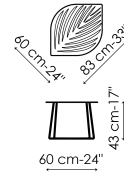

Data sheet

Leaf high

Width: 55cm

Depth: 40cm

Height: 51cm

Leaf high - perforated top

Width: 55cm

Depth: 40cm

Height: 51cm

Leaf medium

Width: 83cm

Depth: 60cm

Height: 43cm

Leaf medium - perforated top

Width: 83cm

Depth: 60cm

Height: 43cm

Leaf low

Width: 112cm

Depth: 80cm

Height: 35cm

Leaf low - perforated top

Width: 112cm

Depth: 80cm

Height: 35cm

Top and base

Metal

Painted metal
Mat white

Painted metal
Mat dove grey

Painted metal
Mat anthracite
grey

Painted metal
Mat black

Painted metal
Mat brown